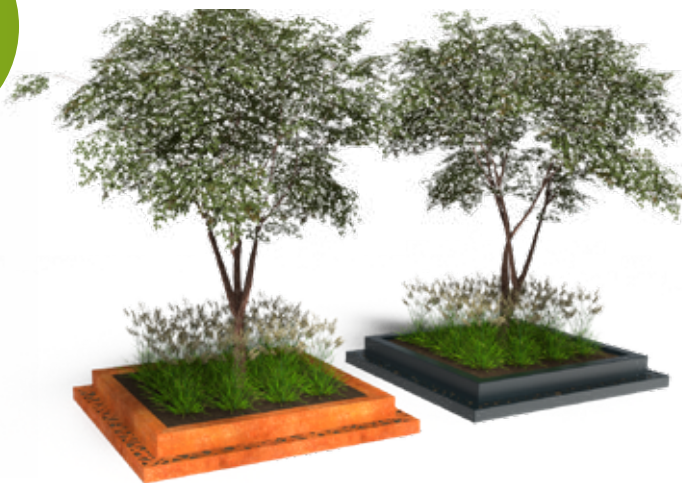

Available in both black-grey (RAL 7021) and Corten

The patterns shown below are available in all sizes. The patterns could deviate slightly depending on the size. Custom solutions are also possible, please contact us for more information. Tree dripline coverings can be produced in Corten Steel or black-grey